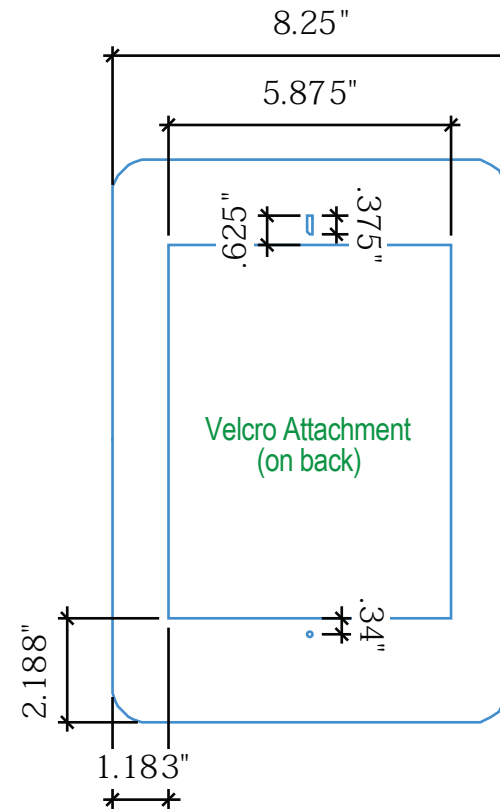

iPad Kiosk Face Plate Graphic

Final/Live Area: 8.25"w x 11.75"h

Final/Live Area: 8.25"w x 11.75"h

NOTE: Graphic files must be @ 150 dpi Finished Size.

DO NOT send Flattened Files.

Production can not manipulate the content, proportion or color of these files.

NOTE: These dimensions are for graphic layout purposes.