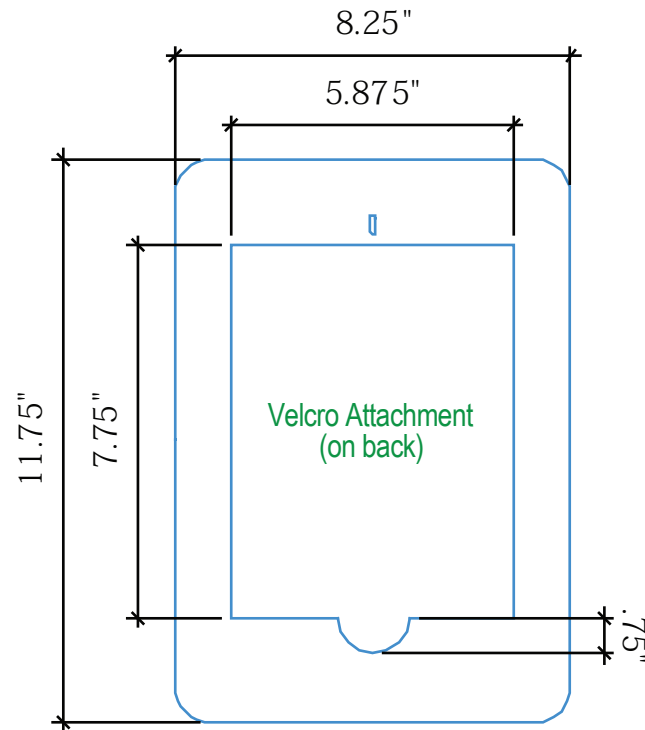

iPad Kiosk Face Plate Graphic

Final/Live Area: 8.25"w x 11.75"h

Final/Live Area: 8.25"w x 11.75"h

NOTE: Graphic files must be @ 150 dpi Finished Size.

DO NOT send Flattened Files.

Production can not manipulate the content, proportion or color of these files.

NOTE: These dimensions are for graphic layout purposes.